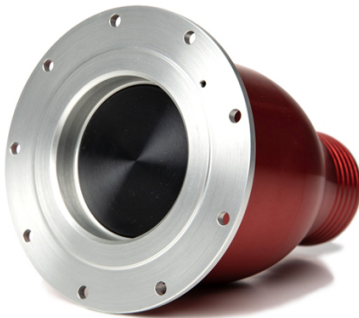

REDHEAD RECEIVER, REMOTE MOUNT, 9 BOLT 2

Brand: **Red Head**

Product Code: **PP20FRMAL**

REDHEAD RECEIVER, REMOTE MOUNT, 9 BOLT 2

2" Remote Mount FIA Female Dry Break Valve.

This female receiver (receptacle) valve mounts on your vehicle, usually taking the place of a fender-mounted filler. The anodized Billet machined aluminum body (bulb) can be clamped into 2.25 inch ID rubber hose (sold separately).

PP20 Remote Mount Receiver with 4.0 inch bolt circle diameter. 9 Hole configuration designed for #10 attachment fasteners. Flows approximately 2 gallons per second when connected to the Redhead PP20M Male Probe Push-Pull Refueling Valve (PP20M sold separately).

This product uses a new Viton seal material that is compatible with gasoline, ethanol, E85, methanol, alcohol blends (virtually every fuel except nitromethane).

User serviceable with RRK Seal Kit, gasoline and ethanol compatible.