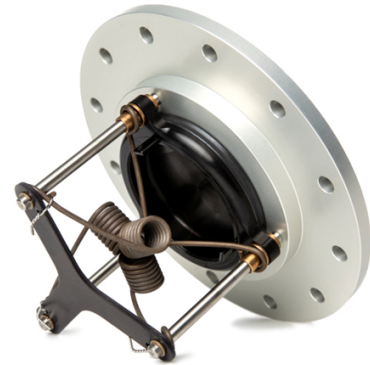

## REDHEAD RECEIVER, TANK MOUNT, 12 BOLT

Brand: **Red Head**

Product Code: **PP20FTM-AT**

### REDHEAD RECEIVER, TANK MOUNT, 12 BOLT

This 2" FIA Tank Mount FIA Female Dry Break Valve receiver (receptacle) valve mounts directly in the top of your fuel cell, eliminating the need for a remote feed hose (there is no provision for adding a remote feed hose).

PP20 Tank Mount Receiver with 4.0 inch bolt circle diameter. 12 Hole configuration designed for #10 attachment fasteners.

Flows approximately 2 gallons per second when connected to the Redhead PP20M Male Probe Push-Pull Refueling Valve (PP20M sold separately).

This product uses a new Viton seal material that is compatible with gasoline, ethanol, E85, methanol, alcohol blends (virtually every fuel except nitromethane).

User serviceable with RRK Seal Kit, gasoline and ethanol compatible.