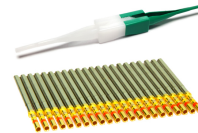

3BOLT VER MALE BIG QRELEASE COUPLER22pin

Brand: **Krontec**

Product Code: **QR-33-03B-22P**

3BOLT VER MALE BIG QRELEASE COUPLER22pin

Krontec BIG Quick Release steering coupler 3 BOLT HOLE Pattern, MALE PART ONLY with 22 pin electrical/data connections fitted. This is the steering column side that fits into the female part that is fitted to the steering wheel (see Related Products). This fits steering columns with a 3 bolt hole pattern.

This was made after a specific customer request, therefore if you have a special application, just let us know, we can help!

Comes with the 22 Pin SOCKET contacts to be fitted to the connector, and also a basic insert/extraction tool.

This part fits into the matching 6 bolt hole pattern QR-30 or QR-30-22P and the 3 Bolt hole versions QR-30-03B-S and QR-30-03B-S-22P Female Boss quick release coupling part which bolt on to the steering wheels.

A true ZERO "slop" steering quick release. Few parts in the motorsport industry are really revolutionary - but this one is definitely the market leader!

This coupling is unique in many ways. Splined products do not offer zero "slop" movement, and suffer from wear issues and they age, becoming sloppy. Most brands also don't index the wheel so it is straight when you click it on, and as well, they do not give you a positive lock indication so you know the wheel is in fact securely locked on the car. With this product you can forget all of these issues, it just works, and very well at that!