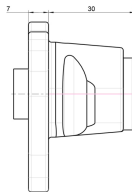

3BOLT VER MALE BIG QRELEASE COUPLER22pin

Brand: **Krontec**

Product Code: **QR-33-03B-22P**

3BOLT VER MALE BIG QRELEASE COUPLER22pin

Krontec BIG Quick Release steering coupler 3 BOLT HOLE Pattern, MALE PART ONLY with 22 pin electrical/data connections fitted. This is the steering column side that fits into the female part that is fitted to the steering wheel (see Related Products). This fits steering columns with a 3 bolt hole pattern.

This was made after a specific customer request, therefore if you have a special application, just let us know, we can help!

Comes with the 22 Pin SOCKET contacts to be fitted to the connector, and also a basic insert/extraction tool.

This part fits into the matching 6 bolt hole pattern QR-30 or QR-30-22P and the 3 Bolt hole versions QR-30-03B-S and QR-30-03B-S-22P Female Boss quick release coupling part which bolt on to the steering wheels.