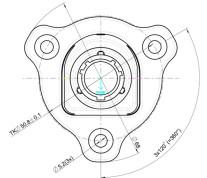

3BOLT VER MALE BIG QRELEASE COUPLER22pin

Brand: **Krontec**

Product Code: **QR-33-03B-22P**

3BOLT VER MALE BIG QRELEASE COUPLER22pin

Krontec BIG Quick Release steering coupler 3 BOLT HOLE Pattern, MALE PART ONLY with 22 pin electrical/data connections fitted. This is the steering column side that fits into the female part that is fitted to the steering wheel (see Related Products). This fits steering columns with a 3 bolt hole pattern.

This was made after a specific customer request, therefore if you have a special application, just let us know, we can help!

Comes with the 22 Pin SOCKET contacts to be fitted to the connector, and also a basic insert/extraction tool.

This part fits into the matching 6 bolt hole pattern QR-30 or QR-30-22P and the 3 Bolt hole versions QR-30-03B-S and QR-30-03B-S-22P Female Boss quick release coupling part which bolt on to the steering wheels.

The Male portion of the boss is both tear-shaped and tapered depth-wise. This coupling centers the steering wheel perfectly and glides on with absolute ease, whilst providing complete confidence your steering wheel is 100% locked and cannot come off unintentionally.