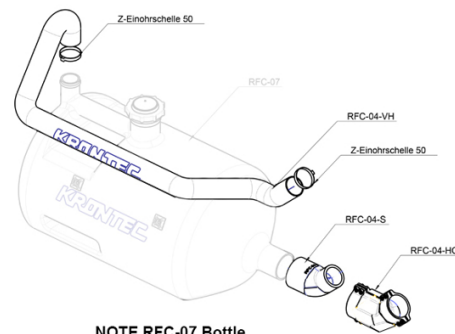

45° CONVERSION KIT REFUELLING BOTTLE

Brand: **Krontec**

Product Code: **RFC-04-CONV-KIT**

**NOTE RFC-07 Bottle
NOT included in this Kit**

45° CONVERSION KIT REFUELLING BOTTLE

This conversion kit contains ALL required parts to allow you to convert your Krontec RFC-88-K & RFC-89-K or straight bottle to have a 45° angle on the coupler from the bottle.

Refer to image.

Bottle and bottle cap parts, grease and tools for the conversion are NOT included