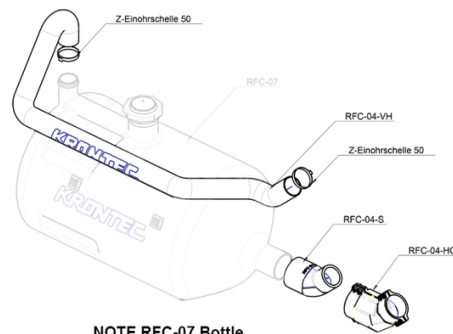

45° CONVERSION KIT REFUELLING BOTTLE

Brand: **Krontec**

Product Code: **RFC-04-CONV-KIT**

**NOTE RFC-07 Bottle
NOT included in this Kit**

45° CONVERSION KIT REFUELLING BOTTLE

This conversion kit contains ALL required parts to allow you to convert your Krontec RFC-88-K & RFC-89-K or straight bottle to have a 45° angle on the coupler from the bottle.

Refer to image.

Bottle and bottle cap parts, grease and tools for the conversion are NOT included