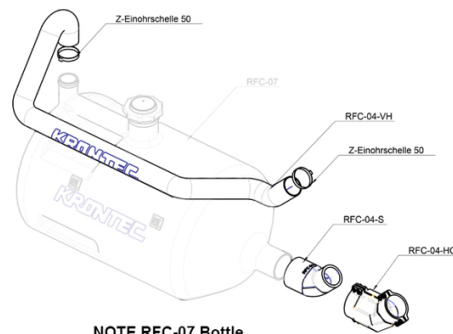

45° CONVERSION KIT REFUELLING BOTTLE

Brand: **Krontec**

Product Code: **RFC-04-CONV-KIT**

45° CONVERSION KIT REFUELLING BOTTLE

This conversion kit contains ALL required parts to allow you to convert your Krontec RFC-88-K & RFC-89-K or straight bottle to have a 45° angle on the coupler from the bottle.

Refer to image.

Bottle and bottle cap parts, grease and tools for the conversion are NOT included