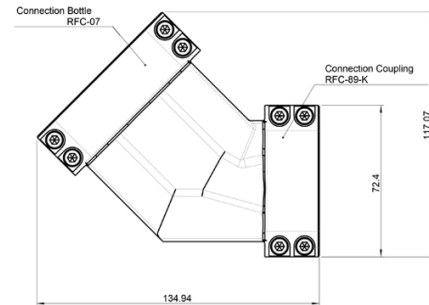

## RFC CLAMP 45° (BOTTLE COUPLING)

Brand: **Krontec**

Product Code: **RFC-04-HC**

### RFC CLAMP 45° (BOTTLE COUPLING)

This is the 45 Degree hose clamp/coupling set used on the RFC-89-K-FL-45 45° Krontec refuelling bottle and all 45° variants. This part includes the screws and the spacers.