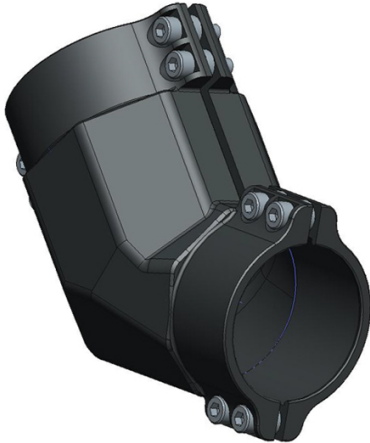

RFC CLAMP 45° (BOTTLE COUPLING)

Brand: **Krontec**

Product Code: **RFC-04-HC**

RFC CLAMP 45° (BOTTLE COUPLING)

This is the 45 Degree hose clamp/coupling set used on the RFC-89-K-FL-45 45° Krontec refuelling bottle and all 45° variants. This part includes the screws and the spacers.

Refer to image.

Attachments

[RFC-04-HC Installation Instructions](#)