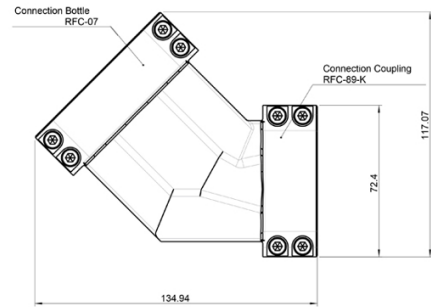

## RFC CLAMP 45° (BOTTLE COUPLING)

Brand: **Krontec**

Product Code: **RFC-04-HC**

## RFC CLAMP 45° (BOTTLE COUPLING)

This is the 45 Degree hose clamp/coupling set used on the RFC-89-K-FL-45 45° Krontec refuelling bottle and all 45° variants. This part includes the screws and the spacers.