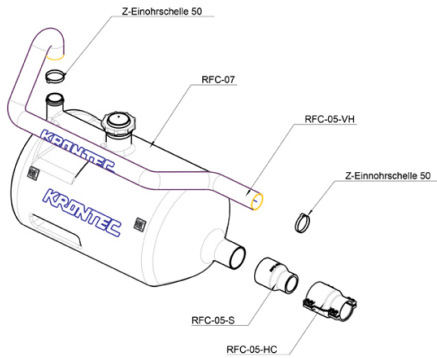

## RFC-89 STRAIGHT 0° COUPLING KIT c/wbottle

Brand: **Krontec**

Product Code: **RFC-05**

### RFC-89 STRAIGHT 0° COUPLING KIT c/wbottle

This conversion kit contains ALL required parts to allow you to convert your Krontec RFC-88K or RFC-89K coupler to have a straight on the coupler from the bottle and INCLUDES THE BOTTLE.

Refer to image.

\*Grease and tools for the conversion are NOT included\*