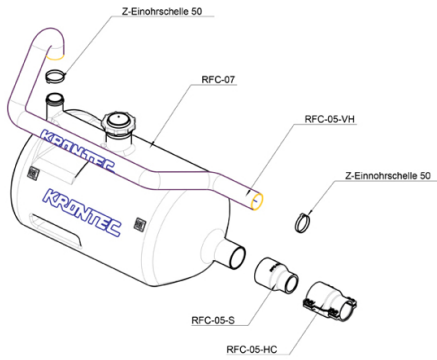

RFC-89 STRAIGHT 0° COUPLING KIT c/wbottle

Brand: **Krontec**

Product Code: **RFC-05**

RFC-89 STRAIGHT 0° COUPLING KIT c/wbottle

This conversion kit contains ALL required parts to allow you to convert your Krontec RFC-88K or RFC-89K coupler to have a straight on the coupler from the bottle and INCLUDES THE BOTTLE.

Refer to image.

Grease and tools for the conversion are NOT included