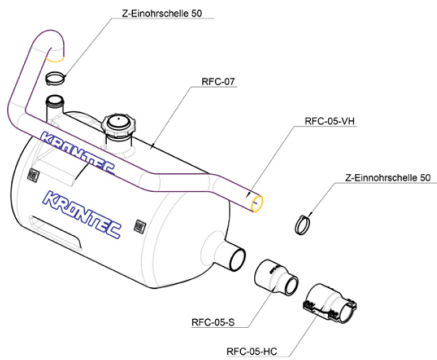

RFC-89 STRAIGHT 0° COUPLING KIT c/wbottle

Brand: **Krontec**

Product Code: **RFC-05**

RFC-89 STRAIGHT 0° COUPLING KIT c/wbottle

This conversion kit contains ALL required parts to allow you to convert your Krontec RFC-88K or RFC-89K coupler to have a straight on the coupler from the bottle and INCLUDES THE BOTTLE.

Refer to image.

Grease and tools for the conversion are NOT included