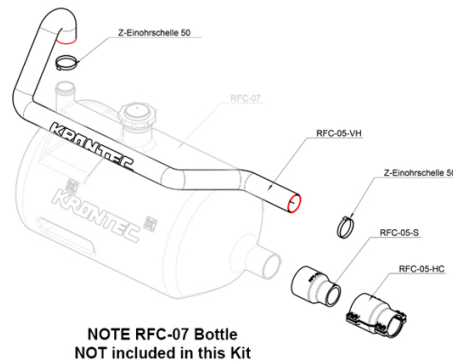

0° CONVERSION KIT REFUELLING BOTTLE

Brand: **Krontec**

Product Code: **RFC-05-CONV-KIT**

0° CONVERSION KIT REFUELLING BOTTLE

This conversion kit contains ALL required parts to allow you to convert your Krontec RFC-88-K & RFC-89-K or 45° angle bottle to have a 0° "Straight" orientation on the coupler from the bottle.

Used for if you want to convert your 45° angle bottle to use on a Porsche.

Refer to image.

Bottle and bottle cap parts, grease and tools for the conversion are NOT included