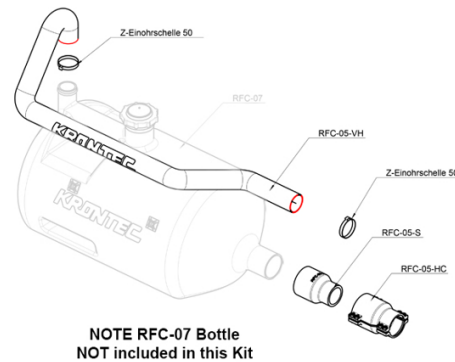

0° CONVERSION KIT REFUELLING BOTTLE

Brand: **Krontec**

Product Code: **RFC-05-CONV-KIT**

0° CONVERSION KIT REFUELLING BOTTLE

This conversion kit contains ALL required parts to allow you to convert your Krontec RFC-88-K & RFC-89-K or 45° angle bottle to have a 0° "Straight" orientation on the coupler from the bottle.

Used for if you want to convert your 45° angle bottle to use on a Porsche.

Refer to image.

Bottle and bottle cap parts, grease and tools for the conversion are NOT included