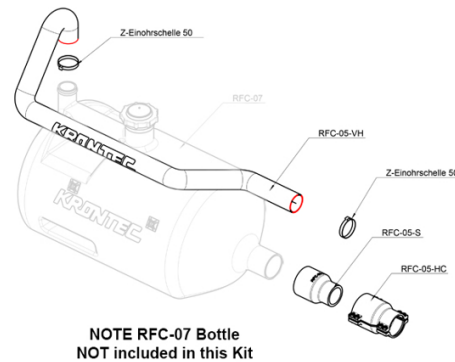

## 0° CONVERSION KIT REFUELLING BOTTLE

Brand: **Krontec**

Product Code: **RFC-05-CONV-KIT**

## 0° CONVERSION KIT REFUELLING BOTTLE

This conversion kit contains ALL required parts to allow you to convert your Krontec RFC-88-K & RFC-89-K or 45° angle bottle to have a 0° "Straight" orientation on the coupler from the bottle.

Used for if you want to convert your 45° angle bottle to use on a Porsche.

Refer to image.

\*Bottle and bottle cap parts, grease and tools for the conversion are NOT included\*