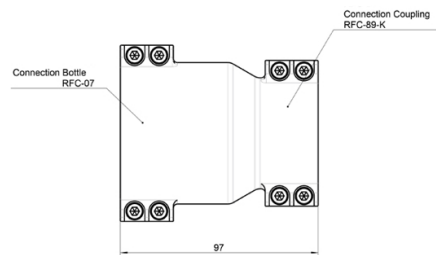

## RFC CLAMP 0° (BOTTLE COUPLING)

Brand: **Krontec**

Product Code: **RFC-05-HC**

## RFC CLAMP 0° (BOTTLE COUPLING)

This is the Straight hose clamp/coupling set used on the RFC-89-K-FL-0 straight Krontec refuelling bottle and all straight variants, as used on Porsche etc..

This part includes the screws and the spacers.