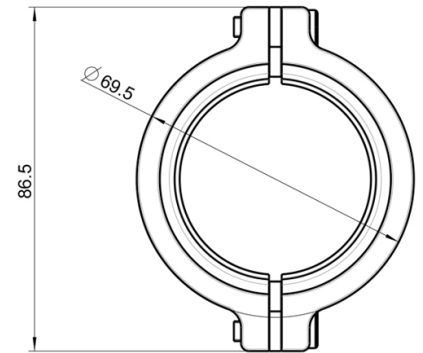

## RFC CLAMP 0° (BOTTLE COUPLING)

Brand: **Krontec**

Product Code: **RFC-05-HC**

## RFC CLAMP 0° (BOTTLE COUPLING)

This is the Straight hose clamp/coupling set used on the RFC-89-K-FL-0 straight Krontec refuelling bottle and all straight variants, as used on Porsche etc..

This part includes the screws and the spacers.

Refer to image.