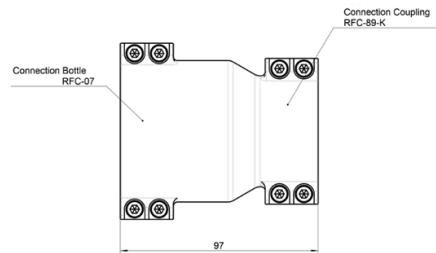

## RFC CLAMP 0° (BOTTLE COUPLING)

Brand: **Krontec**

Product Code: **RFC-05-HC**

## RFC CLAMP 0° (BOTTLE COUPLING)

This is the Straight hose clamp/coupling set used on the RFC-89-K-FL-0 straight Krontec refuelling bottle and all straight variants, as used on Porsche etc..

This part includes the screws and the spacers.