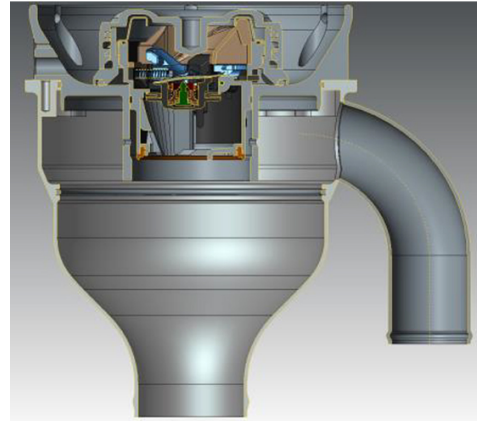

## RFC GERDES VALVE CARSIDE

Brand: **Krontec**

Product Code: **RFC-88-N-GCL**

### RFC GERDES VALVE CARSIDE

This part fits the Krontec RFC series collector on the car and converts the "Nipple" in the car to allow it to accept a standard fuel bowser filling nozzle.

This is a "PLUG and PLAY" part to retro fit the existing part on the car.

#### Attachments

**Krontec RFC-88-N-GCL Gerdes (Capless) valve Retro fit system for use of standard automotive fuel nozzle.**