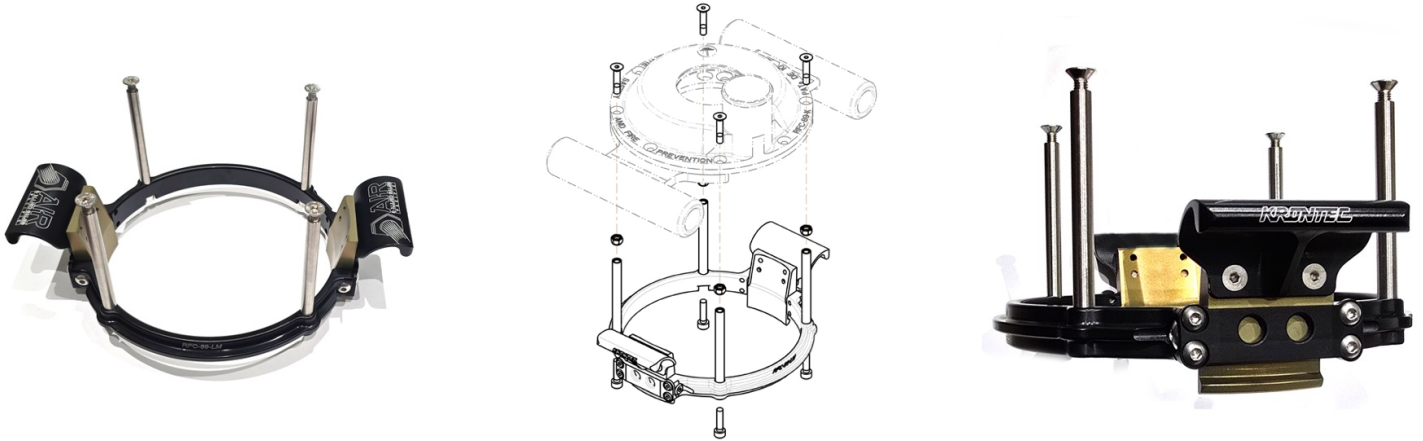

## ENDURANCE UPGRADE RFC-88-K & RFC-89-K

Brand: **Krontec**

Product Code: **RFC-89-K-LM-KIT**

### ENDURANCE UPGRADE RFC-88-K & RFC-89-K

This is the Upgrade KIT to make the standard RFC-88-K and RFC-89-K refuelling coupler have the feature of the "Endurance" Version whereby it has the "LM" Lock mechanism to aid in the reduction of force required to retain connection when refuelling.

See the video explaining the lock mechanism below.

ALSO Please note this part is used for the "Standard" handle configuration. If you have the "XT" Extended handles on the refuelling coupler, you will need the part# RFC-89-K-LM-XT-KIT, as this part RFC-89-K-LM-KIT is made to suit the Standard handle configuration.

#### Attachments

[Krontec Lock Mechanism for Standard Handle - ENDURANCE UPGRADE RFC-88-K & RFC-89-K Customer Information](#)  
[Krontec RFC-89 Manual 11\\_22 REV-01](#)