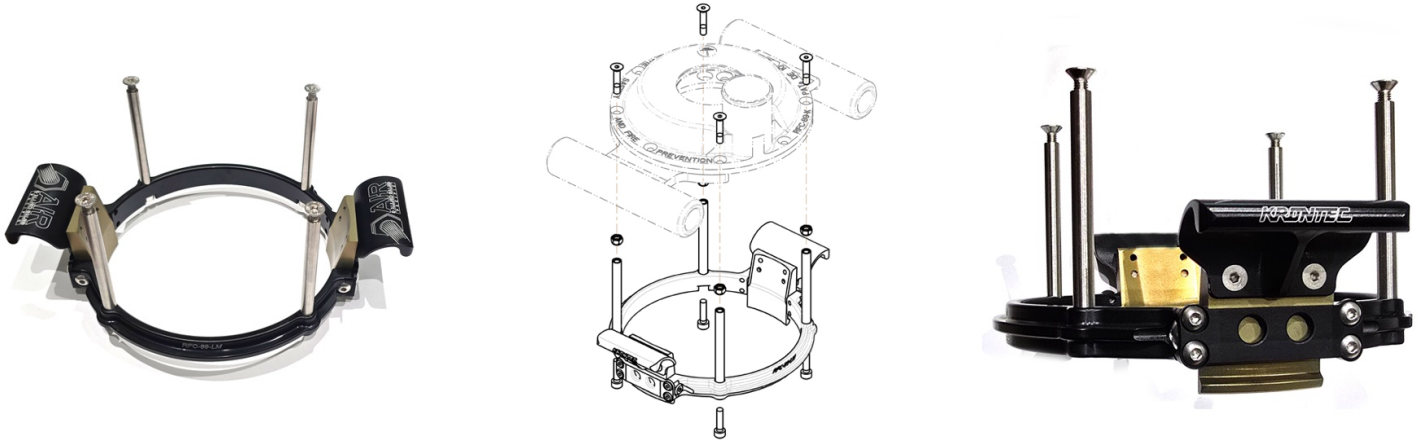

ENDURANCE UPGRADE RFC-88-K & RFC-89-K

Brand: **Krontec**

Product Code: **RFC-89-K-LM-KIT**

ENDURANCE UPGRADE RFC-88-K & RFC-89-K

This is the Upgrade KIT to make the standard RFC-88-K and RFC-89-K refuelling coupler have the feature of the "Endurance" Version whereby it has the "LM" Lock mechanism to aid in the reduction of force required to retain connection when refuelling.

See the video explaining the lock mechanism below.

ALSO Please note this part is used for the "Standard" handle configuration. If you have the "XT" Extended handles on the refuelling coupler, you will need the part# RFC-89-K-LM-XT-KIT, as this part RFC-89-K-LM-KIT is made to suit the Standard handle configuration.

Attachments

[Krontec Lock Mechanism for Standard Handle - ENDURANCE UPGRADE RFC-88-K & RFC-89-K Customer Information](#)
[Krontec RFC-89 Manual 11_22 REV-01](#)