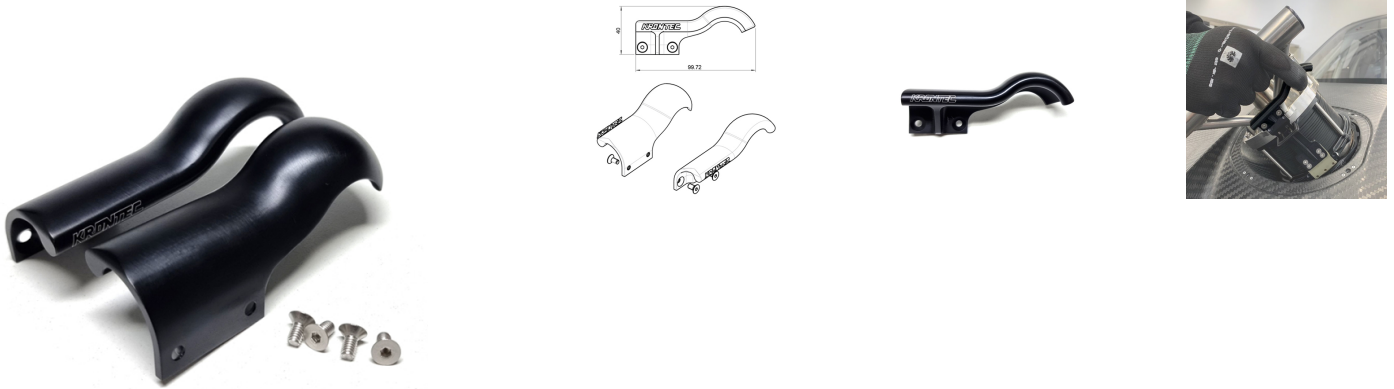

Custom Trigger Paddles Set RFC-89-K-LM

Brand: **Krontec**

Product Code: **RFC-89-K-LM-TP**

Custom Trigger Paddles Set RFC-89-K-LM

Krontec Custom Trigger Paddles Set for the RFC-89-K-LM versions of couplers.

These paddles suit BOTH standard and "XT" Extended Handle Lock mechanism sets, but was primarily designed for the XT handles.

This paddle set was specifically requested to further enhance the comfort and use of the paddles when using the Lock Mechanism system (LM).

This is an optional extra.

Attachments

Krontec Custom Trigger Paddles Set for the RFC-89-K-LM versions of couplers. This paddle set was specifically requested to further enhance the comfort and use of the paddles when using the Lock Mechanism system (LM). This is an optional extra.