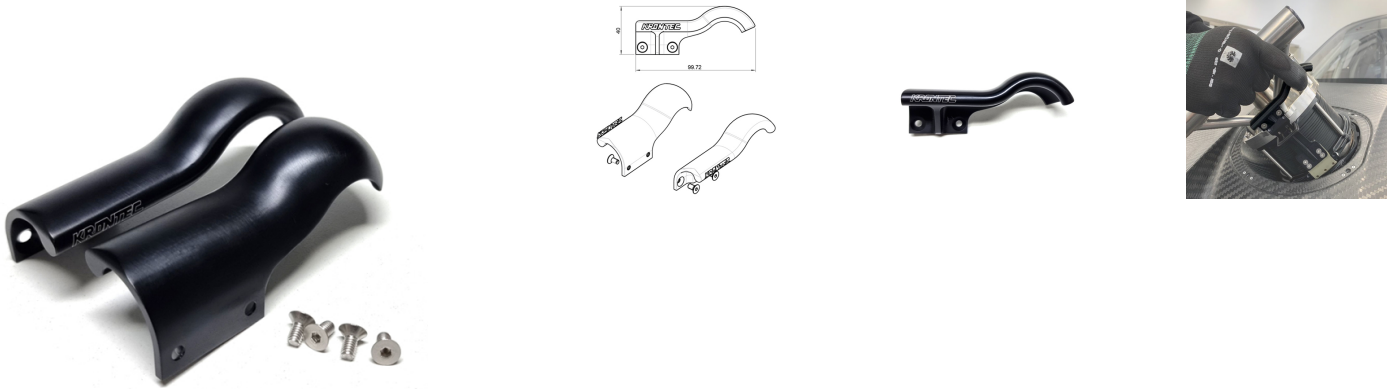

## Custom Trigger Paddles Set RFC-89-K-LM

Brand: **Krontec**

Product Code: **RFC-89-K-LM-TP**

### Custom Trigger Paddles Set RFC-89-K-LM

Krontec Custom Trigger Paddles Set for the RFC-89-K-LM versions of couplers.

These paddles suit BOTH standard and "XT" Extended Handle Lock mechanism sets, but was primarily designed for the XT handles.

This paddle set was specifically requested to further enhance the comfort and use of the paddles when using the Lock Mechanism system (LM).

This is an optional extra.

#### Attachments

Krontec Custom Trigger Paddles Set for the RFC-89-K-LM versions of couplers. This paddle set was specifically requested to further enhance the comfort and use of the paddles when using the Lock Mechanism system (LM). This is an optional extra.